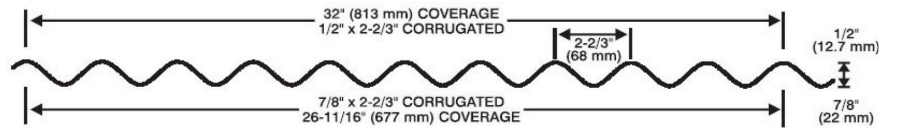

Corrugated