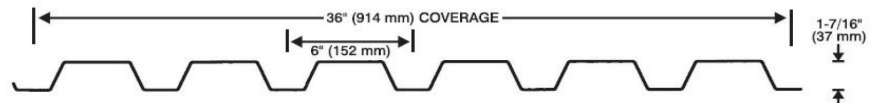

CLADDING PROFILES

AWR (Standard)

Wide Span

Delta Span

Ultra Span

Elite Rib

SSR24

936