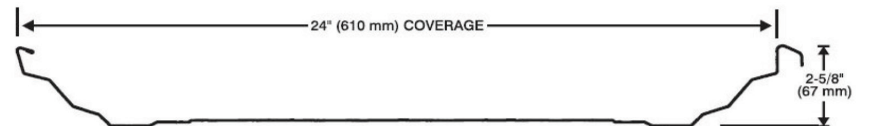

CLADDING PROFILES

AWR (Standard)

Wide Span

Delta Span

Ultra Span

Elite Rib

SSR24

936