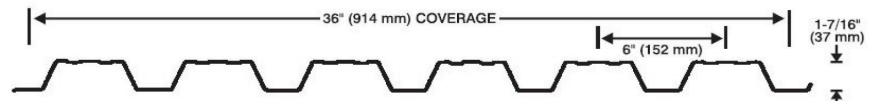

CLADDING PROFILES

AWR (Standard)

Wide Span

Delta Span

Ultra Span

Elite Rib

SSR24

936