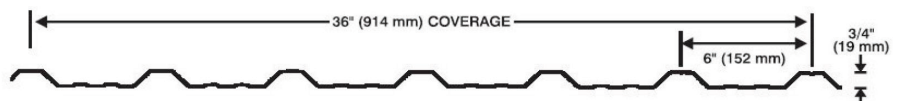

Diamond Rib