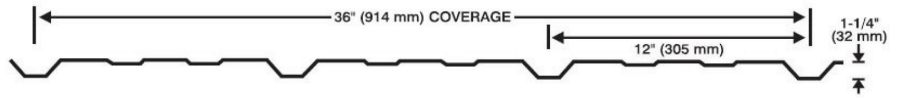

CLADDING PROFILES

AWR (Standard)

Wide Span

Delta Span

Ultra Span

Elite Rib

SSR24

936