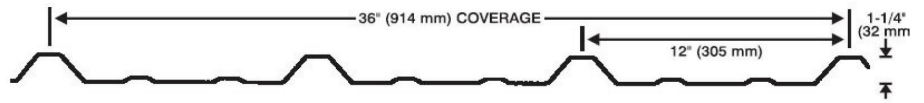

CLADDING PROFILES

AWR (Standard)

Wide Span

Delta Span

Ultra Span

Elite Rib

SSR24

936