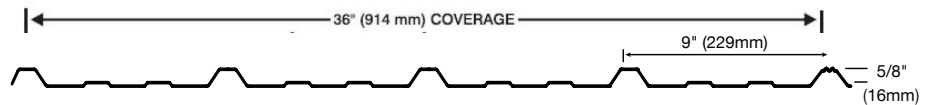

CLADDING PROFILES

AWR (Standard)

Wide Span

Delta Span

Ultra Span

Elite Rib

SSR24

936