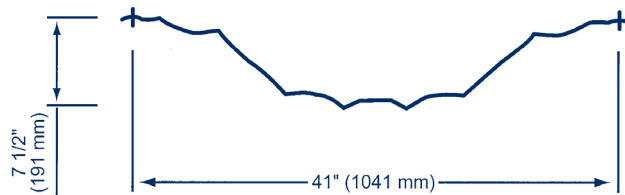

CS75

- BEHLEN Industries LP reserves the right to change colour availability without notice.
- Other colours may be available; consult factory for pricing and delivery schedule
- Trim can be provided in all available colours
- Galvalume™ panel material to ASTM A792 AZ150 Aluminum Zinc Coating
- Galvanized panel material to ASTM A653 Z275 Zinc Coating