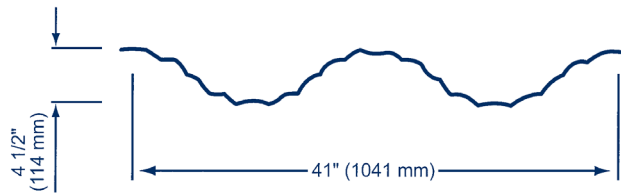

CLADDING PROFILES

Roof and ceiling assemblies in a frameless system use only the CS45 profile.

Wall assemblies may use either the CS45 or CS75 depending on the indicated design criteria.

CS45