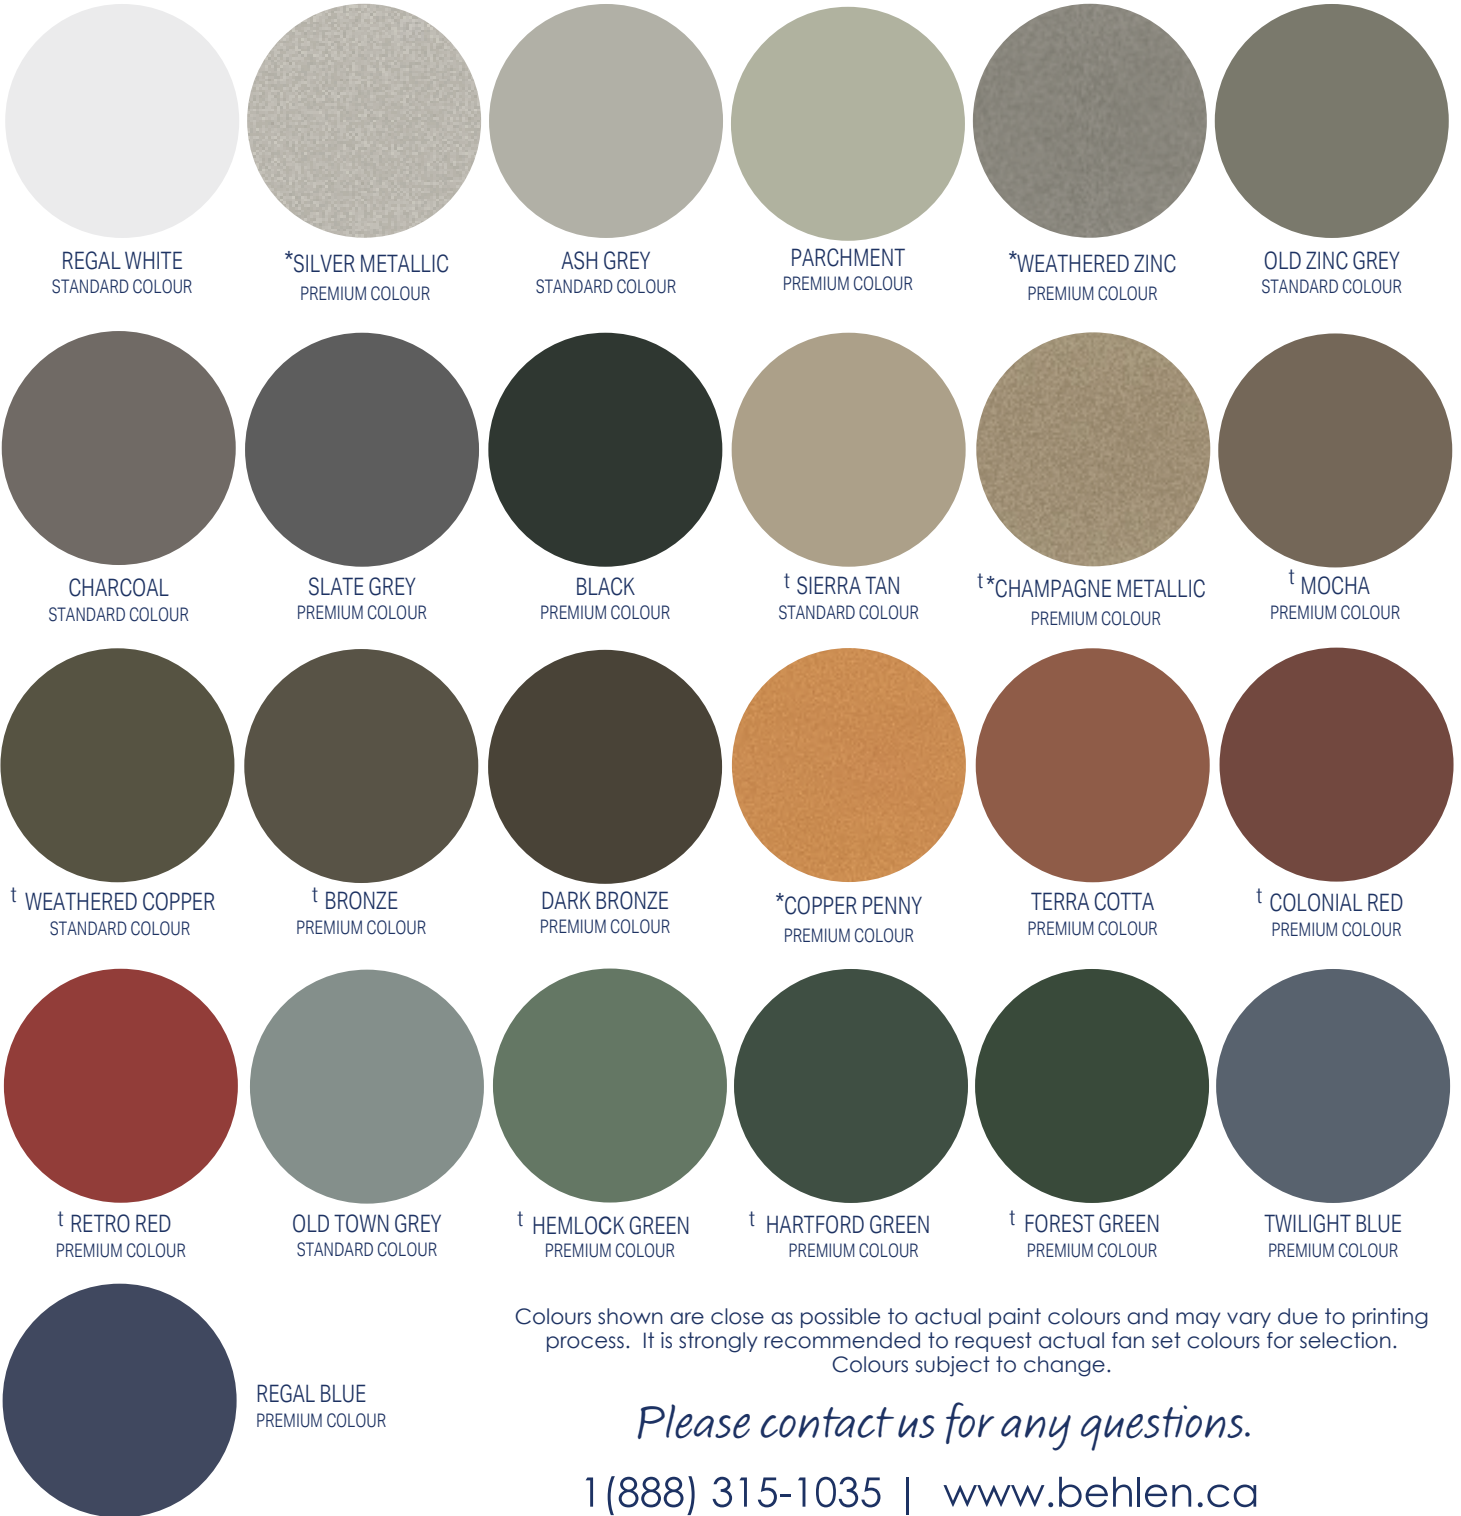

Insulated Metal Panel Colour Chart

PVDF colours available in standard and premium colours

*Metallic Colours are batch sensitive and directional in nature.

†Special order in 22ga. Colour selection may affect maximum panel lengths. Please contact for delivery times and additional information.

Colours shown are close as possible to actual paint colours and may vary due to printing process. It is strongly recommended to request actual fan set colours for selection. Colours subject to change.