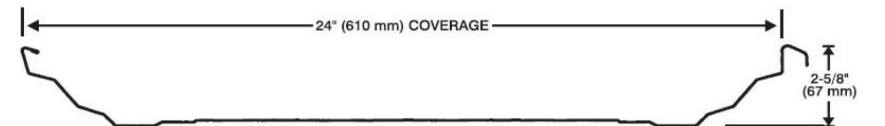

CLADDING PROFILES

AWR (Standard)

Wide Span

Delta Span

Ultra Span

Elite Rib

SSR24

936