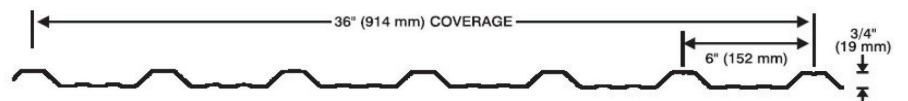

Diamond Rib