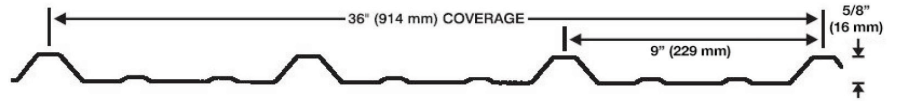

CLADDING PROFILES

AWR (Standard)

Wide Span

Delta Span

Ultra Span

Elite Rib

SSR24

936