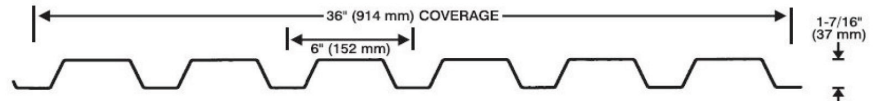

CLADDING PROFILES

AWR (Standard)

Wide Span

Delta Span

Ultra Span

Elite Rib

SSR24

936